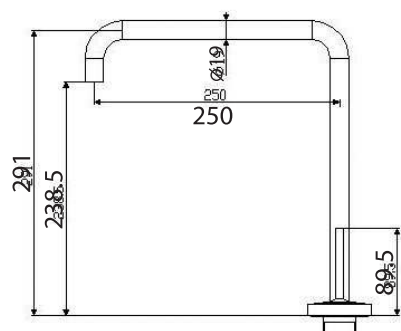

IDEAL DESIGN SOLUTIONS

IDS Natural vessel basin mixer

Product Code:

A-1370-110

A-1370-110B

American Standard®