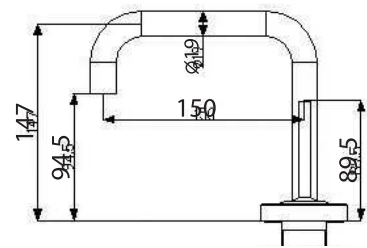

IDEAL DESIGN SOLUTIONS

IDS Natural deck mount basin mixer

Product Code:

A-1350-100

A-1350-100B

American Standard