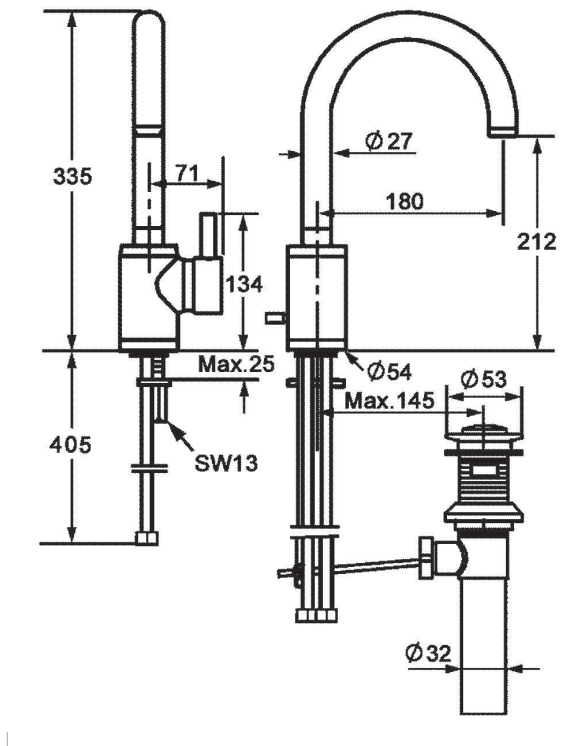

Faucet

Celia

WF-2806-104-500

A-2806-114-000

single lever lavatory mixer

American Standard

1/6 Moo 1, Phaholyothin Road Km.32 Klong Luang, Pathum Thani 12120
Tel (66 2) 901 4455 Fax (66 2) 901 4488
www.americanstandard.co.th