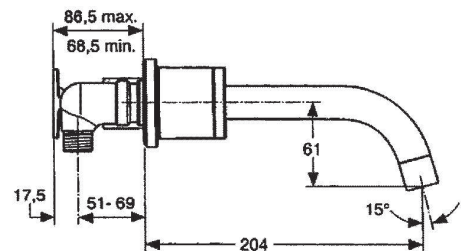

Faucet

Celia

WF-2804-904-50

A-2804-914-000

Built-in lavatory mixer

American Standard

1/6 Moo 1, Phaholyothin Road Km.32 Klong Luang, Pathum Thani 12120

Tel (66 2) 901 4455 Fax (66 2) 901 4488