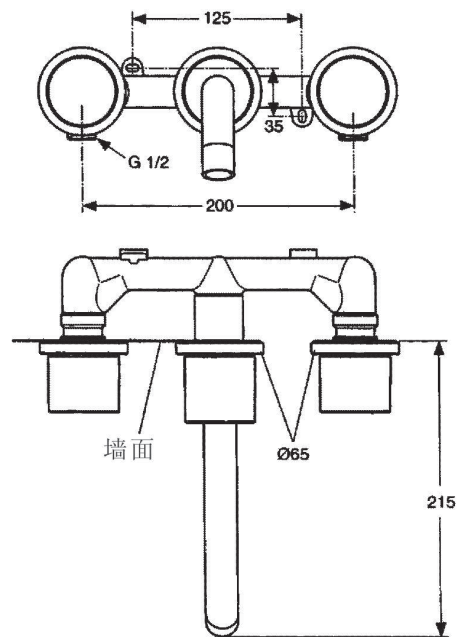

Faucet

Celia

WF-2804-904-50

A-2804-914-000

Built-in lavatory mixer

American Standard

1/6 Moo 1, Phaholyothin Road Km.32 Klong Luang, Pathum Thani 12120

Tel (66 2) 901 4455 Fax (66 2) 901 4488