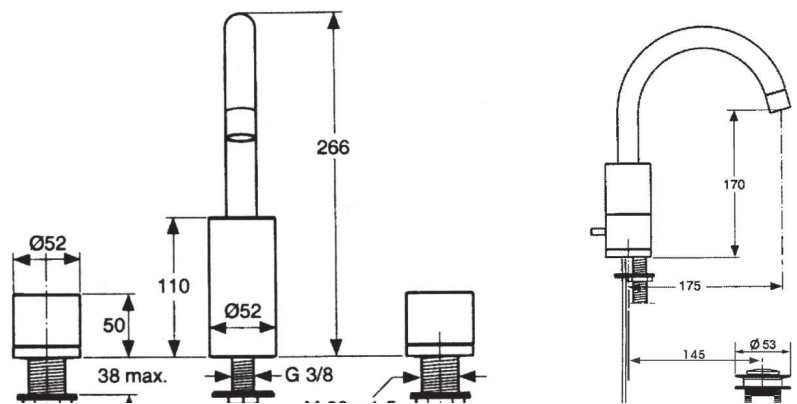

Faucet

Celia

WF-2803-304-500

A-2803-314-000

Dual control deck-mounted 3-hole lavatory mixer

American Standard

1/6 Moo 1, Phaholyothin Road Km.32 Klong Luang, Pathum Thani 12120
Tel (66 2) 901 4455 Fax (66 2) 901 4488