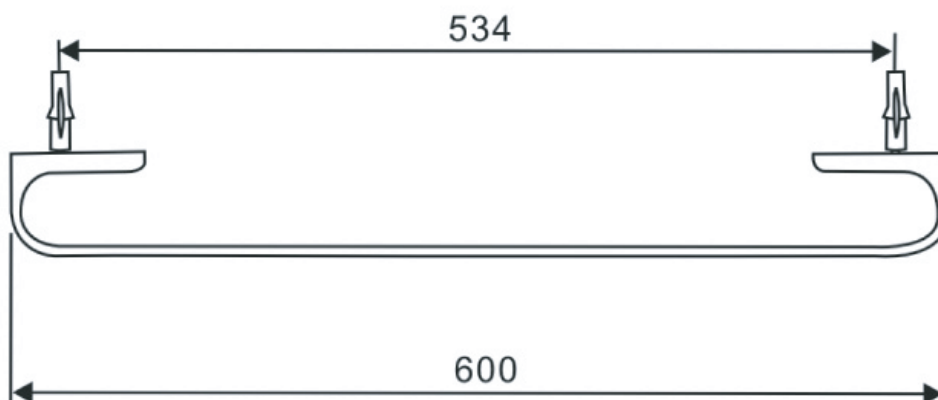

Moments

WF-1988.908.50

K-1988-46

Single towel rail 600 mm.

American Standard

1/6 Moo 1, Phaholyothin Road Km.32 Klong Luang, Pathum Thani 12120

Tel (66 2) 901 4455 Fax (66 2) 901 4488

www.americanstandard.co.th