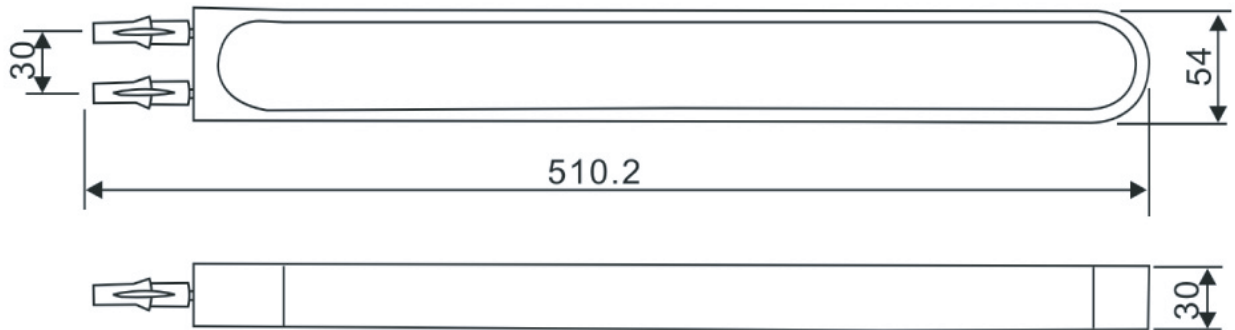

# Moments

WF-1987.908.50

K-1987-47

Twin towel rail

*American Standard*

1/6 Moo 1, Phaholyothin Road Km.32 Klong Luang, Pathum Thani 12120

Tel (66 2) 901 4455 Fax (66 2) 901 4488

[www.americanstandard.co.th](http://www.americanstandard.co.th)