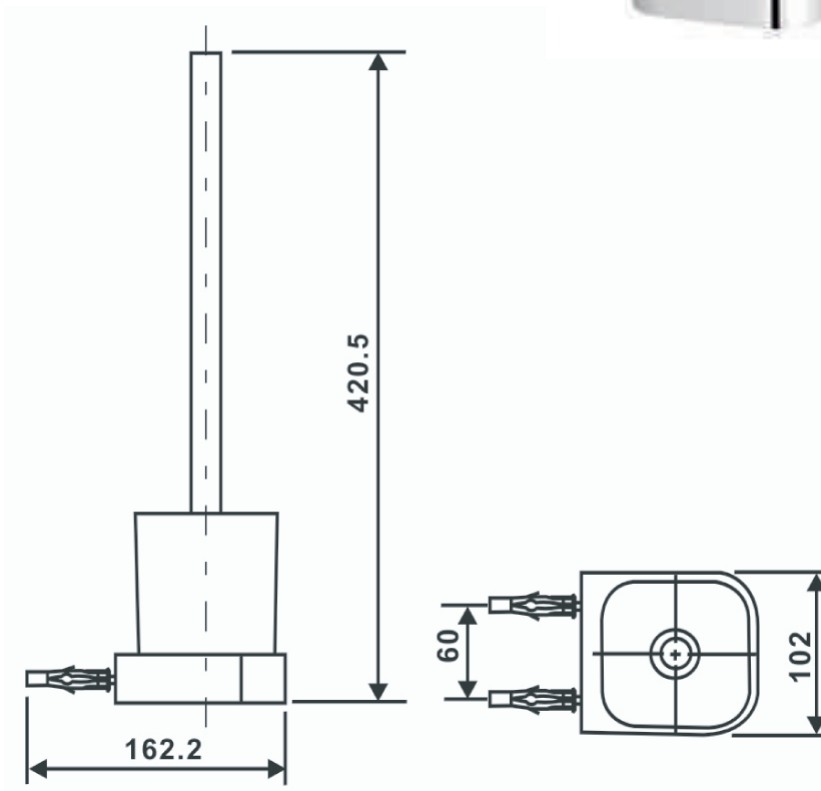

# Moments

WF-1985.908.50

K-1985-53

Toilet brush set

*American Standard*

1/6 Moo 1, Phaholyothin Road Km.32 Klong Luang, Pathum Thani 12120

Tel (66 2) 901 4455 Fax (66 2) 901 4488

[www.americanstandard.co.th](http://www.americanstandard.co.th)