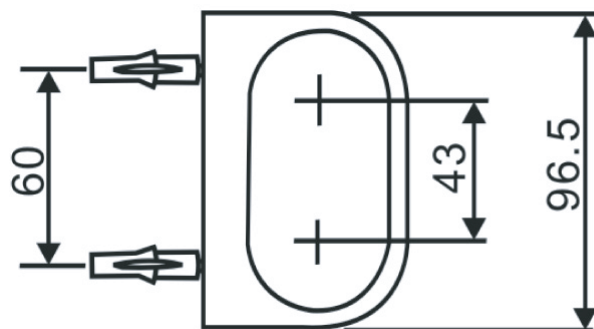

Moments

WF-1983.908.50

K-1983-44

Glass Holder

American Standard

1/6 Moo 1, Phaholyothin Road Km.32 Klong Luang, Pathum Thani 12120
Tel (66 2) 901 4455 Fax (66 2) 901 4488
www.americanstandard.co.th