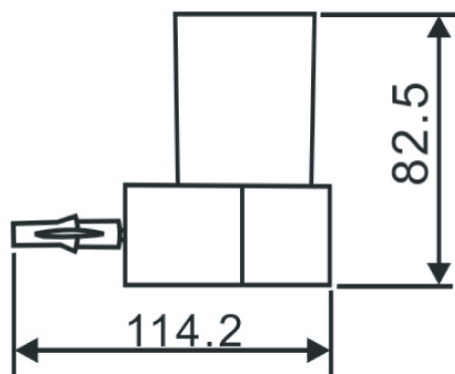

Moments

WF-1983.908.50

K-1983-44

Glass Holder

American Standard

1/6 Moo 1, Phaholyothin Road Km.32 Klong Luang, Pathum Thani 12120
Tel (66 2) 901 4455 Fax (66 2) 901 4488
www.americanstandard.co.th