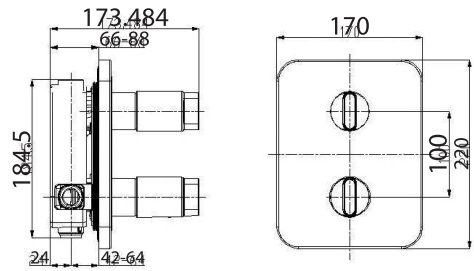

IDEAL DESIGN SOLUTIONS

IDS Concealed thermo shower mixer

Product Code:
A-1923-611-000B

American Standard