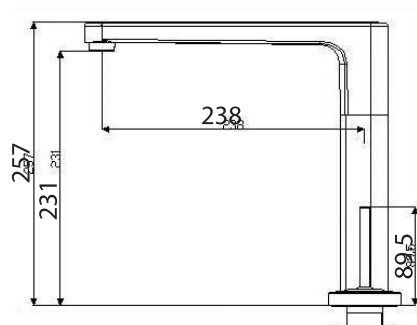

IDEAL DESIGN SOLUTIONS

IDS Clear vessel basin mixer

Product Code:

A-1375-110

A-1375-110B

American Standard