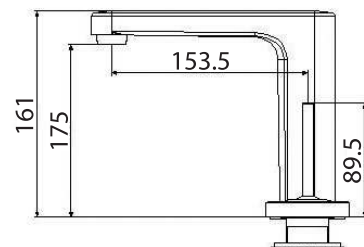

## IDS Clear deck mount basin mixer

Product Code:

A-1355-100

A-1355-100B

*American Standard*