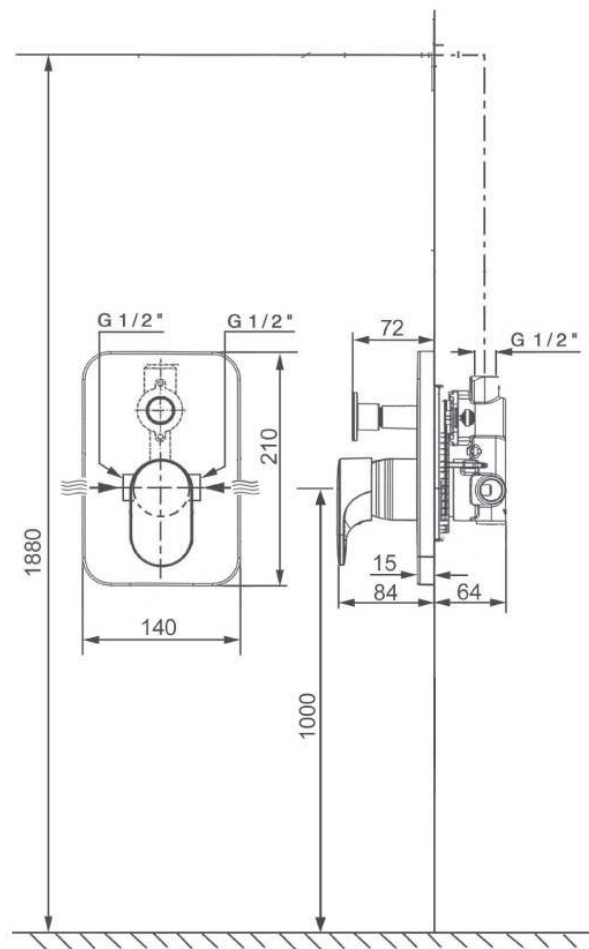

Faucet

Moments

WF-1922.701.50

A-1922-711-000

Built-in single lever shower mixer

American Standard

1/6 Moo 1, Phaholyothin Road Km.32 Klong Luang, Pathum Thani 12120

Tel (66 2) 901 4455 Fax (66 2) 901 4488