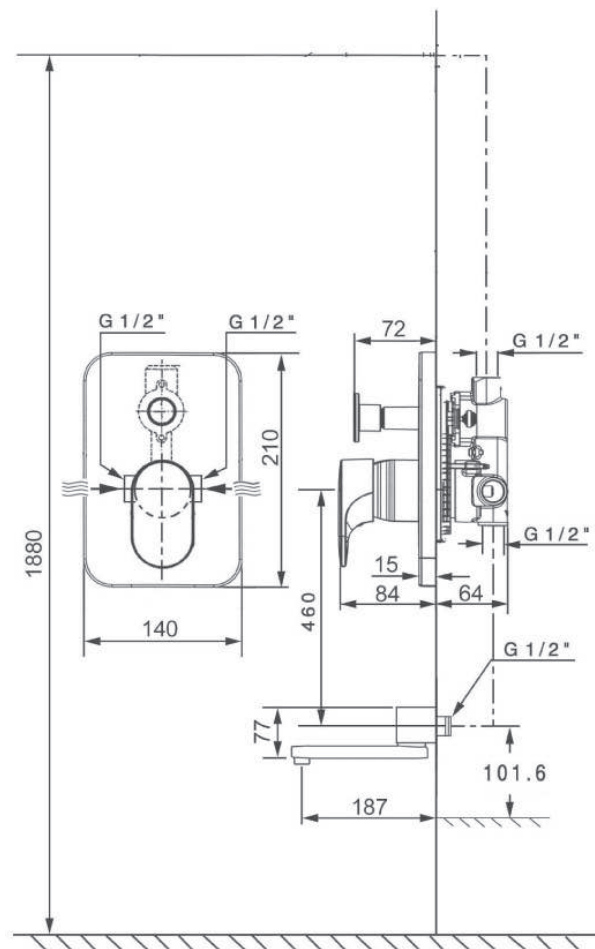

## Moments

WF-1921.601.50

A-1921-611-000

Built-in single lever bath & shower mixer

*American Standard*

1/6 Moo 1, Phaholyothin Road Km.32 Klong Luang, Pathum Thani 12120

Tel (66 2) 901 4455 Fax (66 2) 901 4488