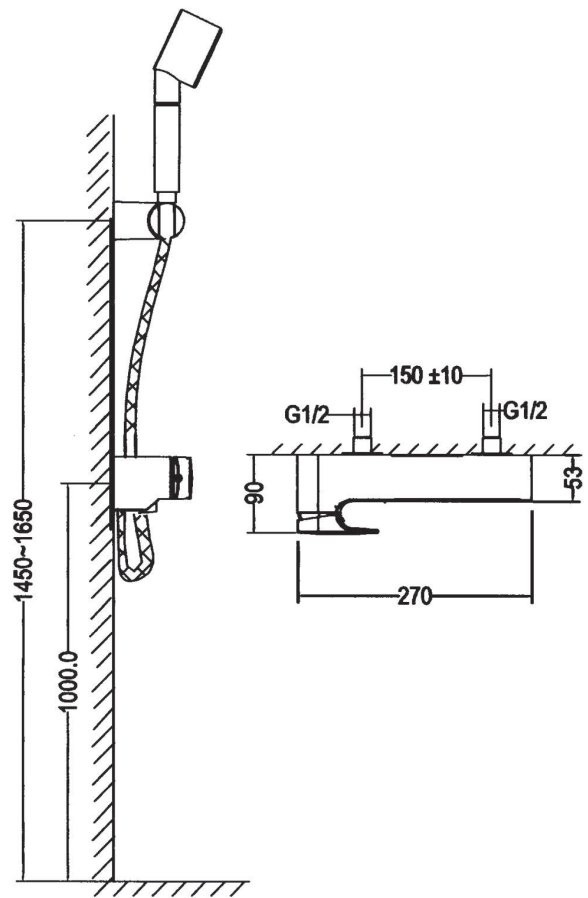

Faucet

Moments

WF-1912.701.50

A-1912-711-000

Exposed single lever shower mixer with hand spray set

American Standard

1/6 Moo 1, Phaholyothin Road Km.32 Klong Luang, Pathum Thani 12120

Tel (66 2) 901 4455 Fax (66 2) 901 4488