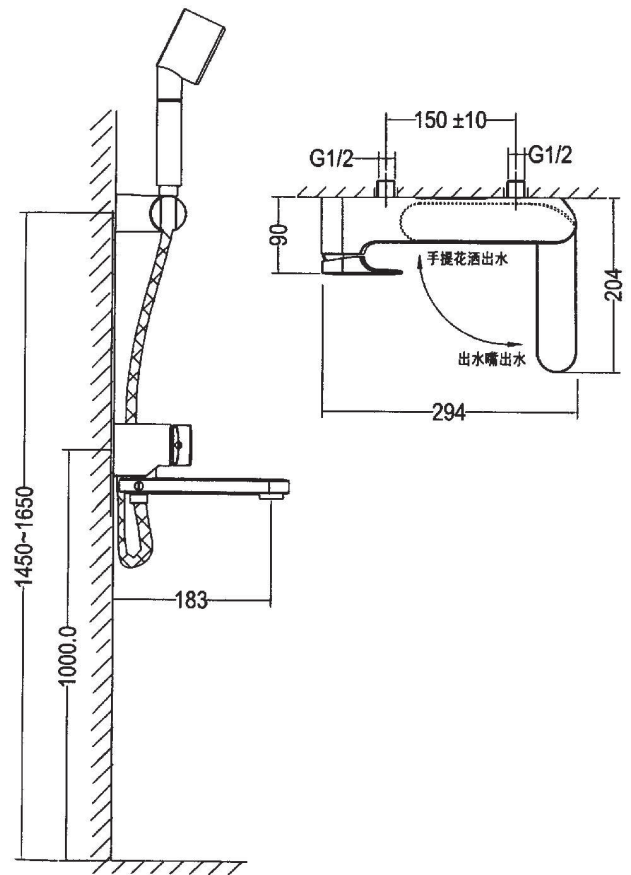

## Moments

WF-1911.601.50

A-1911-611-000

Exposed bath and shower mixer with hand spray set

*American Standard*

1/6 Moo 1, Phaholyothin Road Km.32 Klong Luang, Pathum Thani 12120  
Tel (66 2) 901 4455 Fax (66 2) 901 4488  
[www.americanstandard.co.th](http://www.americanstandard.co.th)