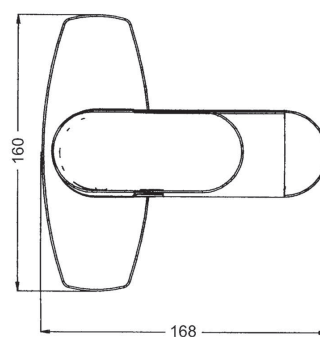

Faucet

Moments

WF-1901.101.50

A-1901-111-000

Single lever lavatory mixer with pop-up & stop valve

American Standard

1/6 Moo 1, Phaholyothin Road Km.32 Klong Luang, Pathum Thani 12120

Tel (66 2) 901 4455 Fax (66 2) 901 4488