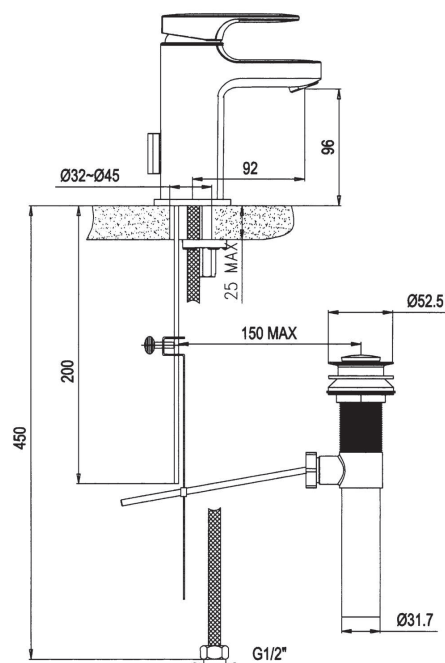

Faucet

Moments

WF-1901.101.50

A-1901-111-000

Single lever lavatory mixer with pop-up & stop valve

American Standard

1/6 Moo 1, Phaholyothin Road Km.32 Klong Luang, Pathum Thani 12120

Tel (66 2) 901 4455 Fax (66 2) 901 4488